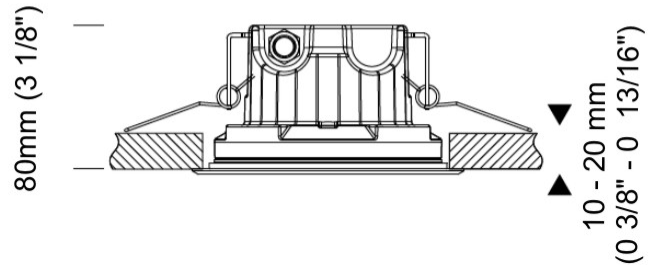

E9Q023-

base number   Color   Lens
Temperature   Options

1. To build a product code in our configurator select the specify button on the base model # product page
2. To build a manual product code on this datasheet choose from the options listed below in blue font and add the suffix to the base model #

GENERAL

Series: Mini
Subseries: Mini Ceiling
Brand: Platek
Division: Exterior
Mounting Type: Recessed
Mounting Location: Ceiling
Subcategory: Downlight

PHYSICAL

Shape: Round
Diameter (mm): 152
Diameter (in): 6
Height (mm): 80
Height (in): 3 1/8
Ceiling Thickness (mm): 10 - 20
Ceiling Thickness (in): 3/8 - 13/16
Light Distribution: Direct
Diffuser: Clear tempered glass
Fixture Finish: SST
Fixture Material: Aluminum Die Cast
Cut-out Measurements: 140mm / 5 1/2" diameter

ELECTRICAL

Lamp Type: LED
Input Wattage (W): 10.5
Total Output Wattage (W): 9
Dimming: Tri-Mode (Non-Dimming and Phase Dimming (120Vac only) and 0-10V Dimming)
Driver Included: No
Driver Location: Remote
Driver Type: Constant Current - 120 / 277Vac
Driver Class: Class 2
Input Voltage (V): 120 - 277
Constant Current (MA): 500

LED

Number of LEDs: 6
Color Temperature (°K): 3000 / 4000
Max. Delivered Lumen (lm): 960 / 995
Nominal Lumen (lm): 1140 / 1200
CRI: >80 CRI
Lamp Life (hrs): 60000

OPTICAL

Optic: 9 / 28 / 44
Adjustability: Tilt ±5°

RATINGS AND CERTIFICATIONS

Certified By: Certified for North American Standards
IP rating: IP68
IK Rating: IK10