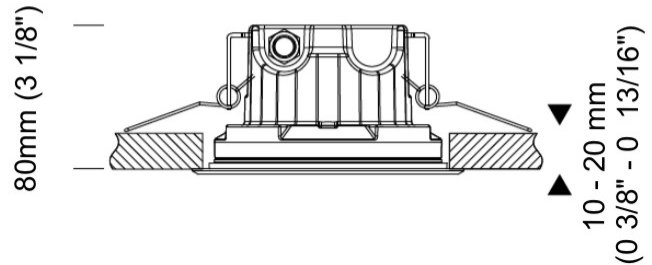

MINI CEILING RECESSED

E9Q109-

base number _____ Lens
Options _____

1. To build a product code in our configurator select the specify button on the base model # product page
2. To build a manual product code on this datasheet choose from the options listed below in blue font and add the suffix to the base model #

GENERAL

Series: Mini
Subseries: Mini Ceiling
Brand: Platek
Division: Exterior
Mounting Type: Recessed
Mounting Location: Ceiling
Subcategory: Downlight

PHYSICAL

Shape: Round
Diameter (mm): 152
Diameter (in): 6
Height (mm): 80
Height (in): 3 1/8
Ceiling Thickness (mm): 10 - 20
Ceiling Thickness (in): 3/8 - 13/16
Light Distribution: Direct
Weight (kg): 1.45
Diffuser: Clear tempered glass
Fixture Finish: SST
Fixture Material: Stainless Steel
Cut-out Measurements: 140mm / 5 1/2" diameter

ELECTRICAL

Lamp Type: LED
Total Output Wattage (W): 11.5
Dimming: Bluetooth technology or DMX
Control Gear: DMX
Driver Included: No
Driver Location: Remote
Driver Type: Constant Current - Universal
Driver Class: Class 2
Input Voltage (V): 120 - 277
Constant Current (MA): 500

LED

Number of LEDs: 8
Color Temperature (°K): RGBW
Lamp Life (hrs): 60000
Special LEDs offerings: RGBW

OPTICAL

Optic°: 9 / 28 / 45
Adjustability: Tilt ±5°

RATINGS AND CERTIFICATIONS

IP rating: IP69 Full Dry
IK Rating: IK10