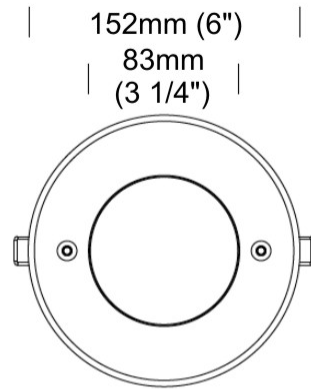

E9Q023-

base number   Color   Lens
Temperature   Options

1. To build a product code in our configurator select the specify button on the base model # product page
2. To build a manual product code on this datasheet choose from the options listed below in blue font and add the suffix to the base model #

GENERAL

Series: Mini
Subseries: Mini Ceiling
Brand: Platek
Division: Exterior
Mounting Type: Recessed
Mounting Location: Ceiling
Subcategory: Downlight

PHYSICAL

Shape: Round
Diameter (mm): 152
Diameter (in): 6
Height (mm): 80
Height (in): 3 1/8
Ceiling Thickness (mm): 10 - 20
Ceiling Thickness (in): 3/8 - 13/16
Light Distribution: Direct
Diffuser: Clear tempered glass
Fixture Finish: SST
Fixture Material: Aluminum Die Cast
Cut-out Measurements: 140mm / 5 1/2" diameter

ELECTRICAL

Lamp Type: LED
Input Wattage (W): 10.5
Total Output Wattage (W): 9
Dimming: Tri-Mode (Non-Dimming and Phase Dimming (120Vac only) and 0-10V Dimming)
Driver Included: No
Driver Location: Remote
Driver Type: Constant Current - 120 / 277Vac
Driver Class: Class 2
Input Voltage (V): 120 - 277
Constant Current (MA): 500

LED

Number of LEDs: 6
Color Temperature (°K): 3000 / 4000
Max. Delivered Lumen (lm): 960 / 995
Nominal Lumen (lm): 1140 / 1200
CRI: >80 CRI
Lamp Life (hrs): 60000

OPTICAL

Optic: 9 / 28 / 44
Adjustability: Tilt ±5°

RATINGS AND CERTIFICATIONS

Certified By: Certified for North American Standards
IP rating: IP68
IK Rating: IK10