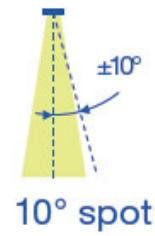

- 130 lux
- 100 lux
- 70 lux
- 40 lux
- 10 lux

H. 6m
3000K
@500mA