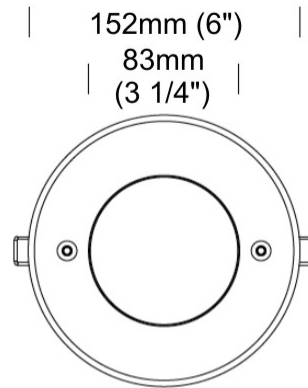

MINI CEILING RECESSED

E9Q109-

base number _____ Lens
Options _____

1. To build a product code in our configurator select the specify button on the base model # product page
2. To build a manual product code on this datasheet choose from the options listed below in blue font and add the suffix to the base model #

GENERAL

Series: Mini
Subseries: Mini Ceiling
Brand: Platek
Division: Exterior
Mounting Type: Recessed
Mounting Location: Ceiling
Subcategory: Downlight

PHYSICAL

Shape: Round
Diameter (mm): 152
Diameter (in): 6
Height (mm): 80
Height (in): 3 1/8
Ceiling Thickness (mm): 10 - 20
Ceiling Thickness (in): 3/8 - 13/16
Light Distribution: Direct
Weight (kg): 1.45
Diffuser: Clear tempered glass
Fixture Finish: SST
Fixture Material: Stainless Steel
Cut-out Measurements: 140mm / 5 1/2" diameter

ELECTRICAL

Lamp Type: LED
Total Output Wattage (W): 11.5
Dimming: Bluetooth technology or DMX
Control Gear: DMX
Driver Included: No
Driver Location: Remote
Driver Type: Constant Current - Universal
Driver Class: Class 2
Input Voltage (V): 120 - 277
Constant Current (MA): 500

LED

Number of LEDs: 8
Color Temperature (°K): RGBW
Lamp Life (hrs): 60000
Special LEDs offerings: RGBW

OPTICAL

Optic°: 9 / 28 / 45
Adjustability: Tilt ±5°

RATINGS AND CERTIFICATIONS

IP rating: IP69 Full Dry
IK Rating: IK10