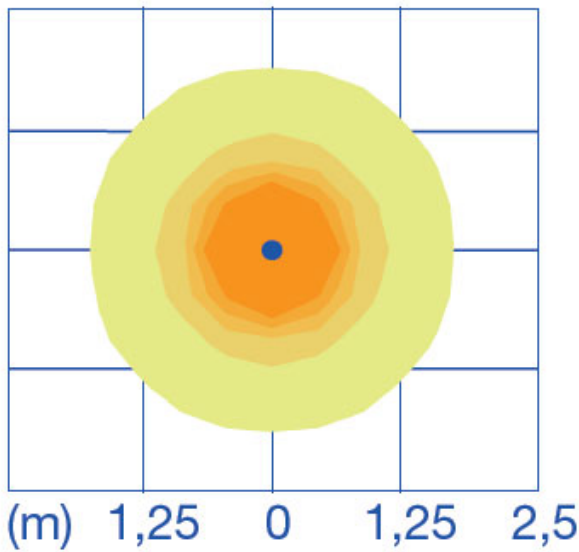

- 130 lux
- 100 lux
- 70 lux
- 40 lux
- 10 lux

H. 6m
3000K
@500mA